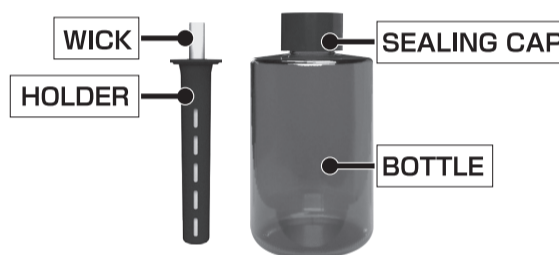

Depth over 135mm.

Too shallow.

May slide-off the gap.

Oversized / Unstable.

INSTRUCTION

- Remove the sealing cap. Do not discard the sealing cap, as it is required when moving the unit.
- Insert the wick and the holder into the bottle.
- Firmly attach the spray cap sold separately.
- Connect the USB Type-C connector of the provided cable to the USB Type-C port on the spray cap.
- Place the product in a cup holder that keeps it stable and level at all times.
- Connect the provided cable to a USB power supply in the vehicle.

CAUTION DO NOT DRINK.

Before moving the product, remove the wick and holder on a flat surface, and replace them with the sealing cap.
 ※Do not discard the sealing cap, as it is required when moving the unit.