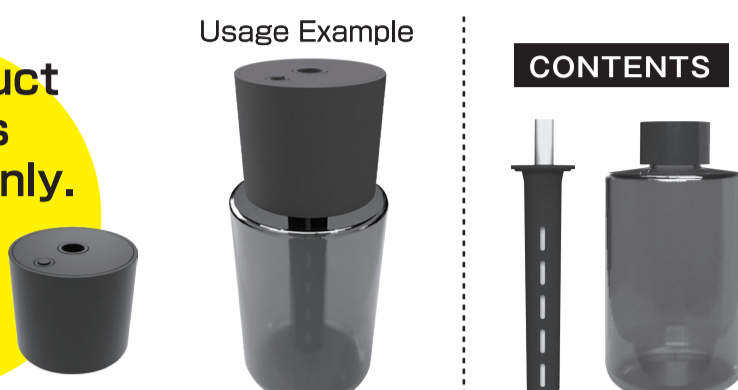

Caution: Risk of tipping over.

When the spray cap is attached, the product may spill if tipped over. Handle with care.

Product Specifications

This product includes the refill only.

Please use with the spray cap sold separately.

UNIT (incl. Refill)
 Weight approx. **340 g**
 Height approx. **135 mm**
 Diameter approx. **60 mm**

! CAUTION! Risk of tipping over or falling.

Designed only to be used in cup holders. Do not use cup holders where the product does not stable in. Check the manual of the cup holder before installing the product.

Depth over 135mm.

Too shallow.

May slide-off the gap.

Oversized / Unstable.

INSTRUCTION

- Remove the sealing cap. Do not discard the sealing cap, as it is required when moving the unit.
- Insert the wick and the holder into the bottle.
- Firmly attach the spray cap sold separately.
- Connect the USB Type-C connector of the provided cable to the USB Type-C port on the spray cap.
- Place the product in a cup holder that keeps it stable and level at all times.
- Connect the provided cable to a USB power supply in the vehicle.